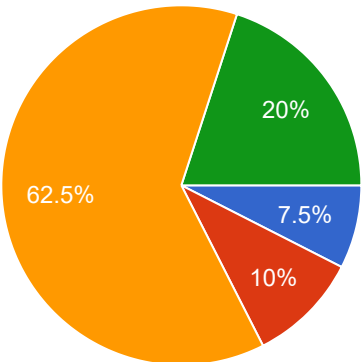

Late Bus Survey - River Valley Schools May 2021 - Parent/Guardians & Students at RVMS & RVHS.

80 responses

[Publish analytics](#)

If a late bus was offered to leave RVHS/RVMS at 5:45 pm each night and drop off at community locations in Plain, Arena, and Lone Rock:

80 responses

- My student(s) is currently unable to participate in co-curricular activities, but would...
- My student(s) do not participate in co-curricular activities, and a late bus would not change this.
- My student(s) currently participate in co-curricular activities...
- My student(s) currently participate in co-curricular activities...