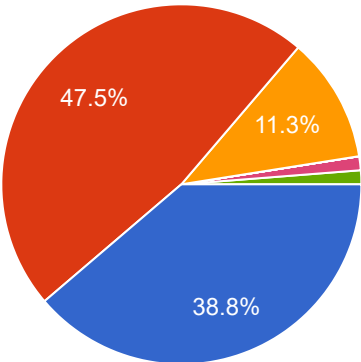

- 1
- 2
- 3
- 4
- 5
- 6
- 7
- Not a 5th grader yet